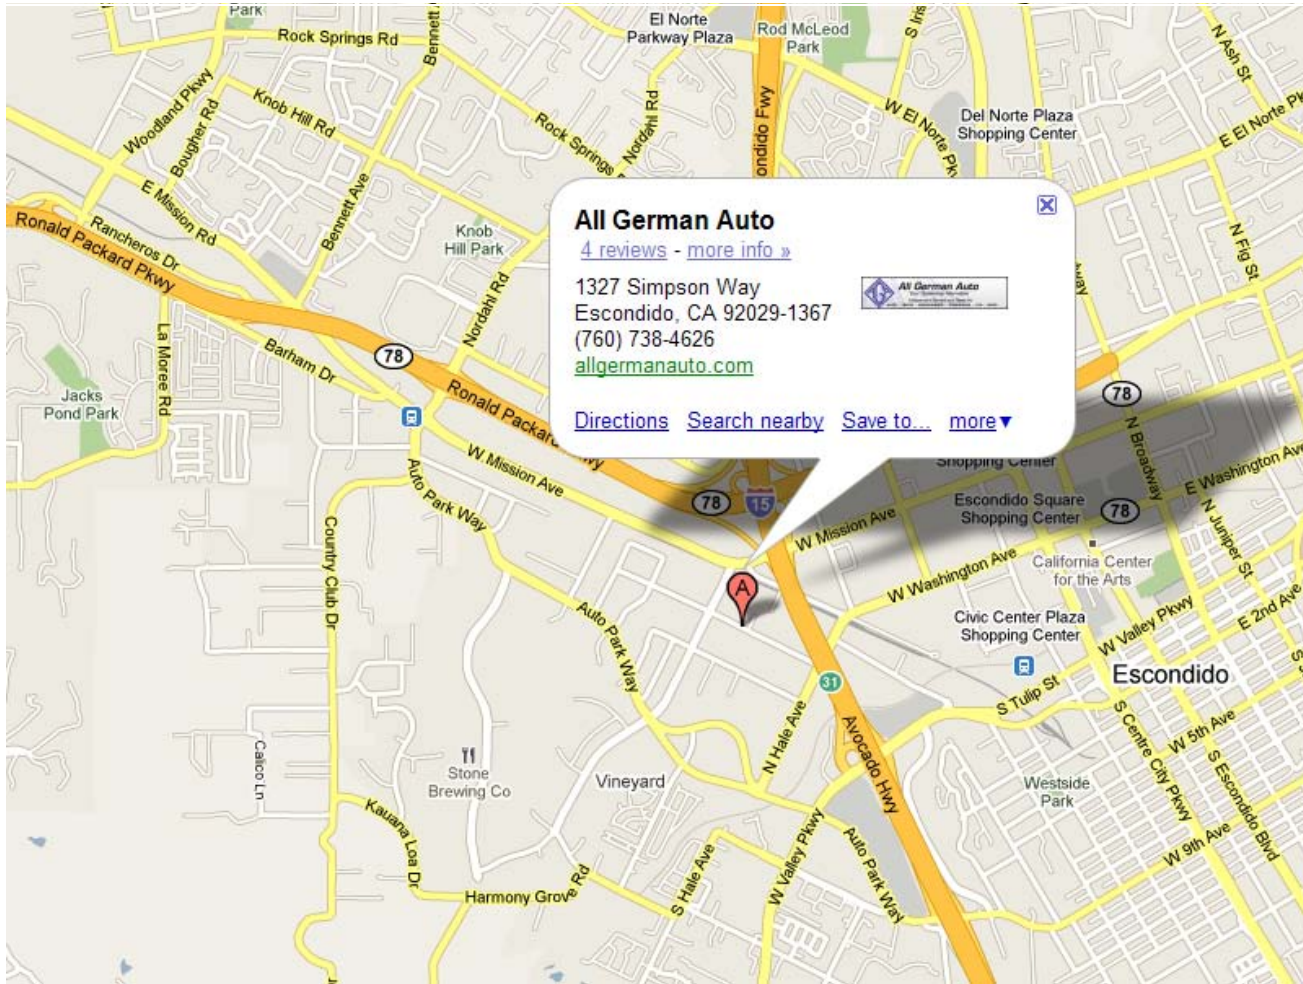

Directions To AGA

All German Auto – Telephone 760.738.4626

From San Diego Going NORTH on I-15

Exit 9th ave/Auto Park Way
Turn Left (West)
Continue on Auto Park Way (1.2 mile)
Right on Andreasen Drive
Right on Simpson Way
1327 Simpson Way is on the Right side of Simpson Way
Distance from Freeway Exit app 1.8 mile (3.5 minutes)

From Temecula Going SOUTH on I-15

Exit 9th ave/Auto Park Way
Turn Right (West)
Continue on Auto Park Way (1.2 mile)
Right on Andreasen Drive
Right on Simpson Way
1327 Simpson Way is on the Right side of Simpson Way
Distance from Freeway Exit app 1.8 mile (3.5 minutes)

From Oceanside Going EAST on I-78

Exit Nordahl Road
Right on Nordahl Road
Left on Mission Road
Continue ½ mile on Mission Road
Right on Andreasen Drive Left on Simpson Way
1327 Simpson Way is the 4th driveway on the right hand side of Simpson Way

From Del Dios Highway (CR-S6) Going EAST on Del Dios Highway

Continue on to W. Valley Pkwy
Left on Auto Park Way
Right on Hale Avenue
Left on Simpson Way
1327 Simpson Way is on the left of Simpson Way

All German Auto - Your Dealership Alternative